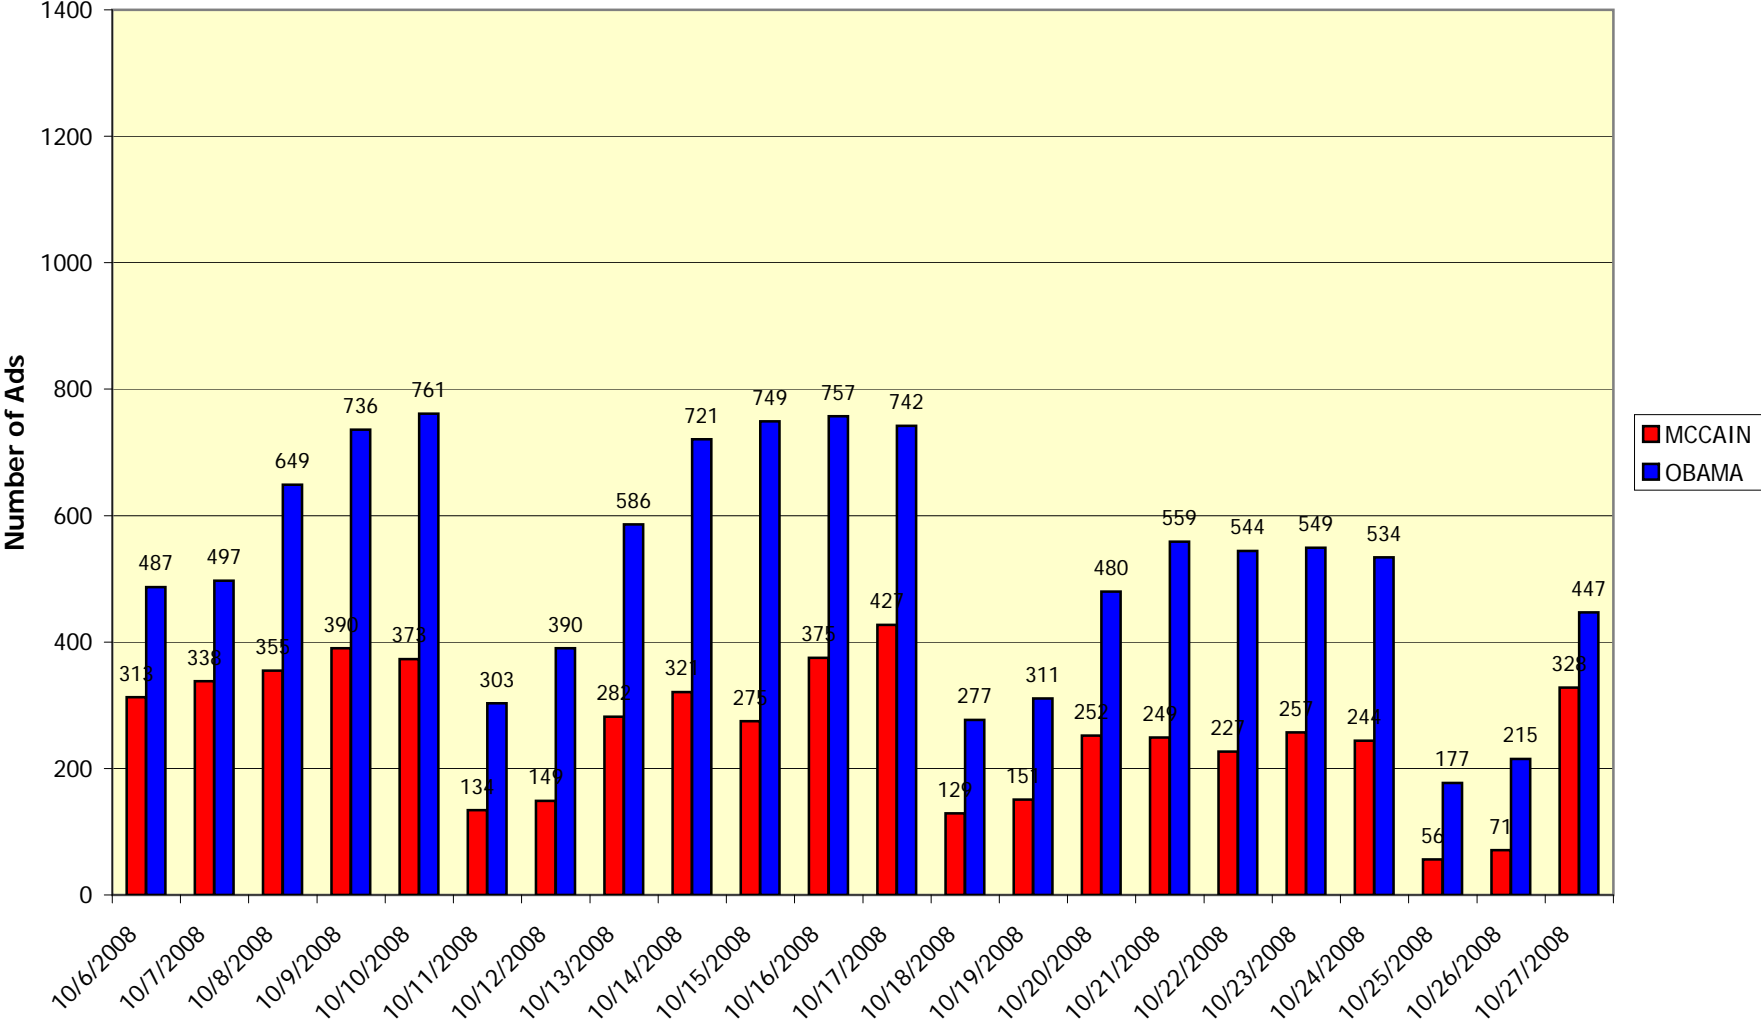

McCain/Obama TV Advertising - Pennsylvania

Based on the following markets: Philadelphia, Pittsburgh, Harrisburg-Lncstr-Leb-York, Johnstown-Altoona, Wilkes Barre-Scranton

Source: The Nielsen Company, Monitor-Plus