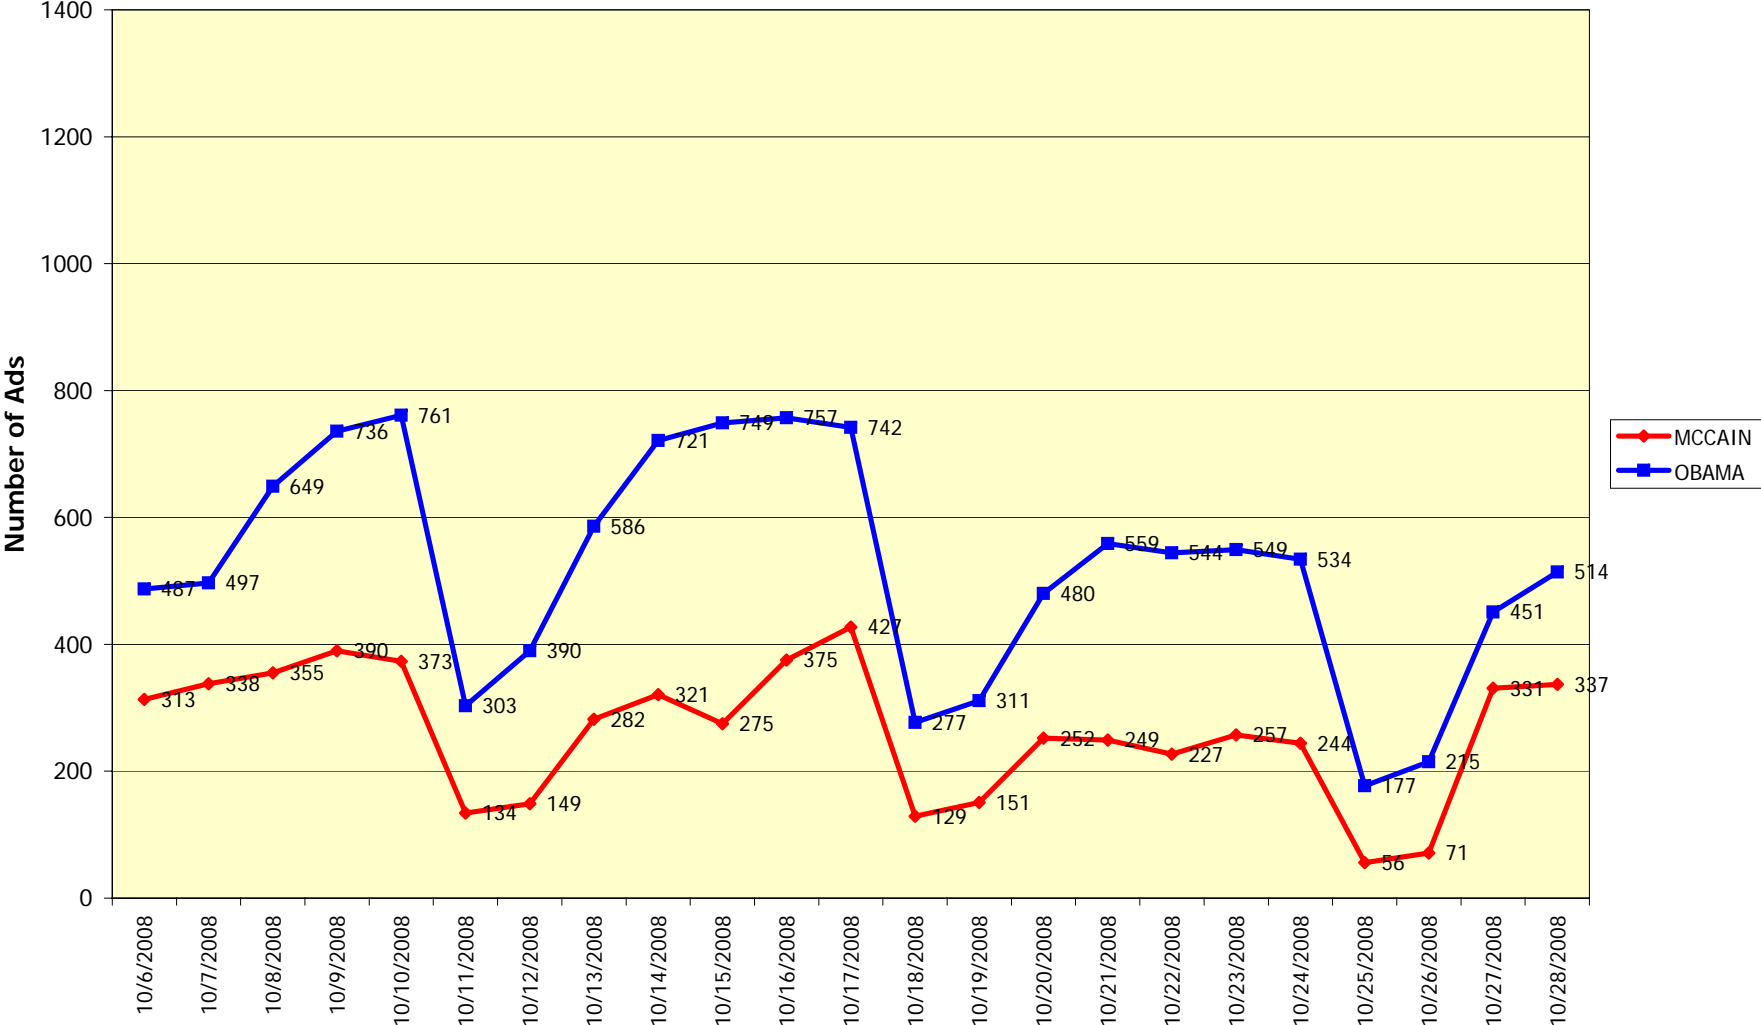

McCain/Obama TV Advertising - Pennsylvania

Based on the following markets: Philadelphia, Pittsburgh, Harrisburg-Lncstr-Leb-York, Johnstown-Altoona, Wilkes Barre-Scranton

Source: The Nielsen Company, Monitor-Plus