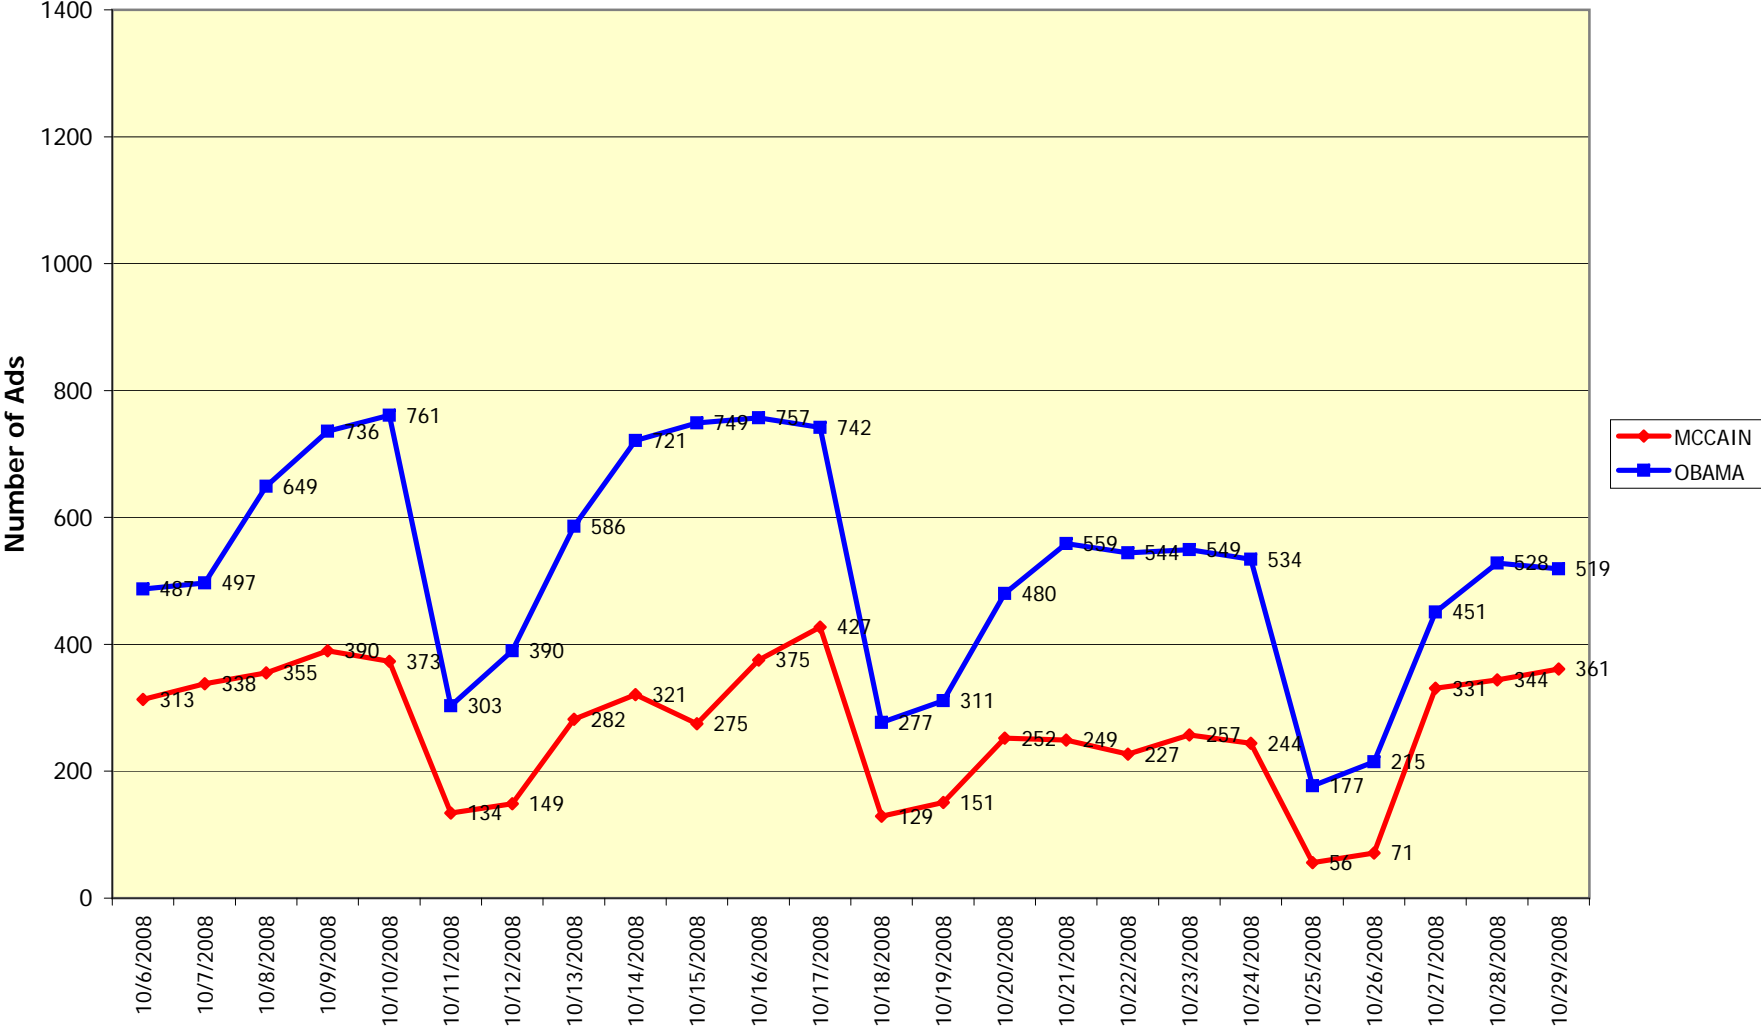

McCain/Obama TV Advertising - Pennsylvania

Based on the following markets: Philadelphia, Pittsburgh, Harrisburg-Lncstr-Leb-York, Johnstown-Altoona, Wilkes Barre-Scranton

Source: The Nielsen Company, Monitor-Plus