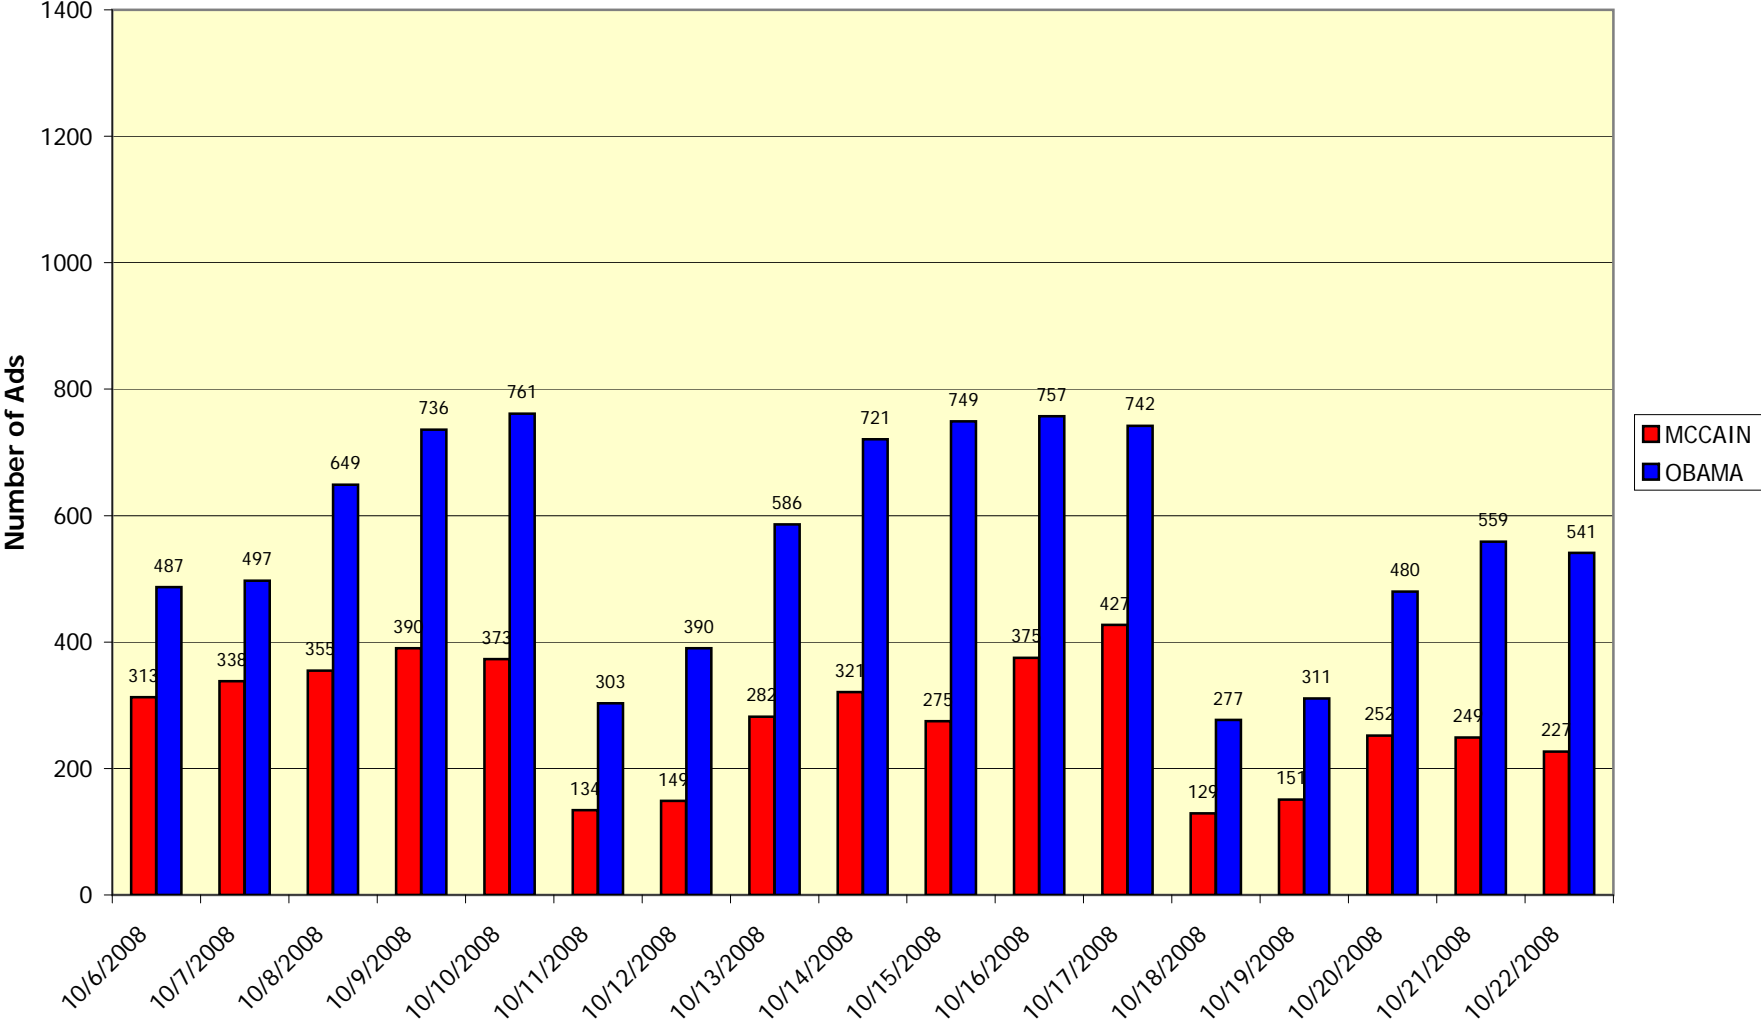

McCain/Obama TV Advertising - Pennsylvania

Based on the following markets: Philadelphia, Pittsburgh, Harrisburg-Lncstr-Leb-York, Johnstown-Altoona, Wilkes Barre-Scranton

Source: The Nielsen Company, Monitor-Plus